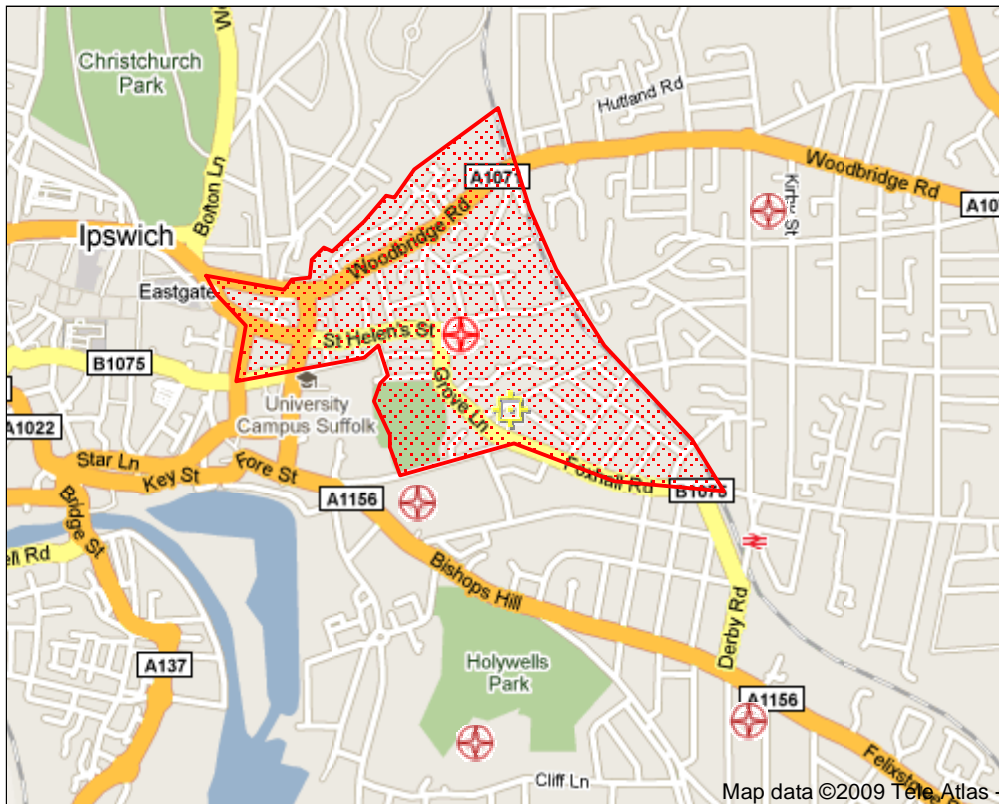

a church near you

Parish Finder

Your click was in the parish of Ipswich: St Helen w St James [\[Z\]](#). This is in the Diocese of St. Edmundsbury & Ipswich.

- [\[Z\]](#) [Ipswich: St Helen, Ipswich](#)

The nearest churches we know of are:

- [\[Z\]](#) [Ipswich: St Helen, Ipswich](#) (300 yds NW)
- [\[Z\]](#) [Ipswich: Holy Trinity, Ipswich](#) (425 yds SW)
- [\[Z\]](#) [Ipswich: St Luke, Ipswich](#) (1075 yds S)
- [\[Z\]](#) [Ipswich: St John the Baptist, Ipswich](#) (1050 yds NE)
- [\[Z\]](#) [Ipswich: St Bartholomew the Apostle, Ipswich](#) (1275 yds SE)

Note that parish boundaries can run down the centre of roads and along fences. Please be sure to click your exact location: zoom in if necessary.

You can drag the map to move it within the window. You can also use the arrow keys to pan the map and + and - to zoom

A Church Near You : Copyright © 2008.

based on the map centre.
Any distances shown are
as the crow flies.

Latest data available for
parish boundaries:
January 2010. Boundary
data from the Church
Commissioners for
England. 33/82 Digital
Mapping Solutions from
Dotted Eyes. © Crown
Copyright 2005. All rights
reserved. Licence number
100019918
**You have 10 further
accesses remaining in
the current 24-hour
period for IP address
86.183.151.101.**